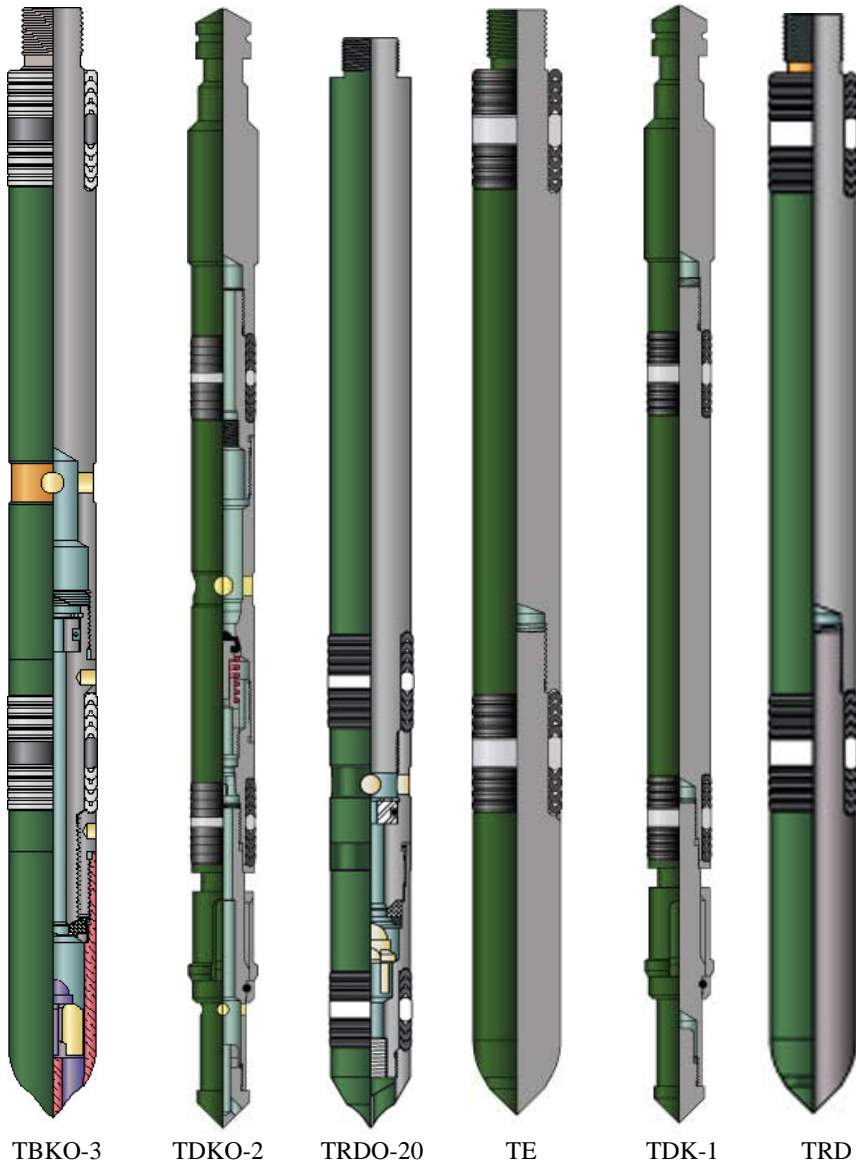

Retrievable Orifice and Dummy Gas Lift Valves

Tejas also offers retrievable dummy valves in 1" and 1-1/2" industry standard sizes. These dummy valves serve to isolate the tubing from the casing annulus. The 1" sizes are available with integral bottom latch or top latch.

Tejas offers both 1" and 1-1/2" single-point-injection gas lift orifice valves for use in continuous gas lift installations.

Latch recommendations and available trim sizes.

MODEL	OD	LATCH	Trim sizes in.
TBKO-3	1"	TBK	1/8
			3/16
			1/4
			5/16
TDKO-2	1"	INTEGRAL	1/8
			3/16
			1/4
			5/16
TRDO-20	1-1/2"	TRK	1/8
			3/16
			1/4
			5/16
			3/8
			7/16
			1/2
TE	1"	TBK	
TDK-1	1"	INTEGRAL	
TRD	1-1/2"	TBK	